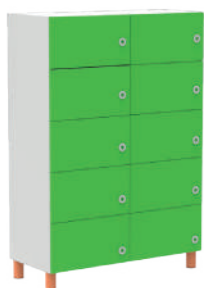

COD.4030L
104x46x157,5h cm

1+

CONTENITORE A 10 ANTE

Cabinet with 10 doors
Armoire a 10 portes
Armario 10 casillas