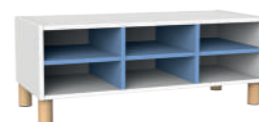

COD.4180L
104x44x44h cm

3+

**MOBILETTO A
6 CASELLE**

Cabinet with 6 small open compartments
Meuble à 6 cases
Armario 6 casillas