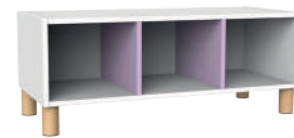

COD.4310L
104x44x77h cm

3+

**MOBILE A
6 CASELLE**

Cabinet with 6 open compartments
Meuble 6 cases
Armario 6 casillas

COD.4305L
104x44x77h cm

3+

**MOBILE A
2 VANI A GIORNO**

Cabinet with 2 open compartments
Meuble 2 espaces sans portes
Estantería