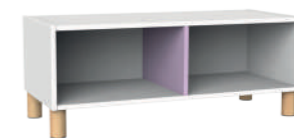

COD.4182L
104x44x44h cm

3+

**MOBILE A
2 VANI**

Cabinet with 2 open compartments
Meuble 2 espaces
Estantería