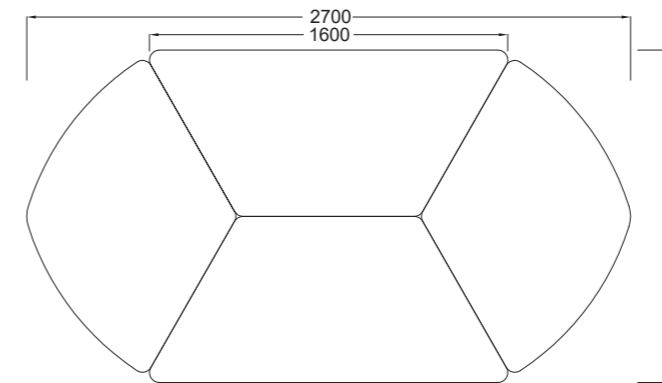

The melamin top of 25mm. With minimum radius of 44mm radius. All edges and corners of the board have a radius conforming safety standards with radius of 3mm. The table can be fixed height or adjustable, can have wheels, can have bookshelf in polypropilene, metal grid or with guides support chairs. Cuffs adjustable at the base.

- DIMENSIONI PIANI TRAPEZIO
- Dimension Table Trapezio
- Dimension Table Trapezio

# TAVOLO PETALO

Table Petalo - Table Petalo

- DIMENSIONI PIANO PETALO
- Dimension Table Petalo
- Dimension Table Petalo

# TAVOLO QUADRO

Table Quadro - Table Quadro

- DIMENSIONI PIANO QUADRO
- Dimension Table Quadro
- 65x65x59/64/71/76/82h. cm.

COMPOSIZIONE TAVOLO QUADRO CON TRAPEZIO PIANO DA 100  
 | Dimensioni d'ingombro 392x232 cm. circa  
 | Overall dimensions 392x232 cm. approximately