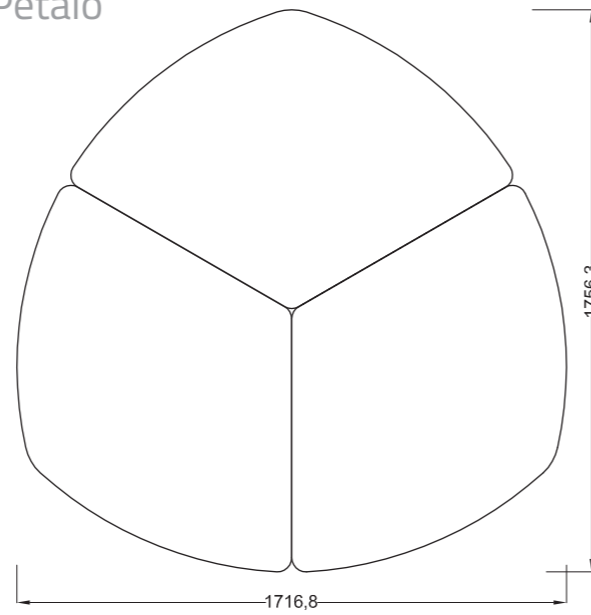

The melamin top of 25mm. With minimum radius of 44mm radius. All edges and corners of the board have a radius conforming safety standards with radius of 3mm. The table can be fixed height or adjustable, can have wheels, can have bookshelf in polypropilene, metal grid or with guides support chairs. Cuffs adjustable at the base.

- DIMENSIONI PIANI TRAPEZIO
- Dimension Table Trapezio
- Dimension Table Trapezio

# TAVOLO PETALO

Table Petalo - Table Petalo

- DIMENSIONI PIANO PETALO
- Dimension Table Petalo
- Dimension Table Petalo

# TAVOLO QUADRO

Table Quadro - Table Quadro

- DIMENSIONI PIANO QUADRO
- Dimension Table Quadro
- 65x65x59/64/71/76/82h. cm.

COMPOSIZIONE TAVOLO QUADRO CON TRAPEZIO PIANO DA 100  
 | Dimensioni d'ingombro 392x232 cm. circa  
 | Overall dimensions 392x232 cm. approximately