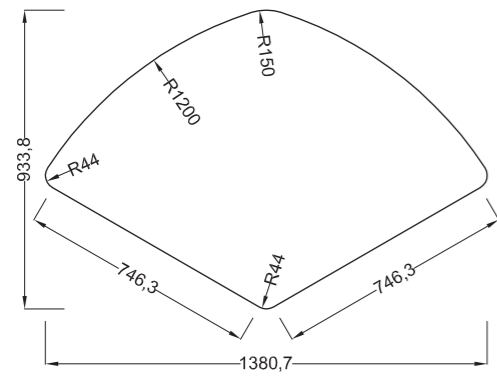

The melamin top of 25mm. With minimum radius of 44mm radius. All edges and corners of the board have a radius conforming safety standards with radius of 3mm. The table can be fixed height or adjustable, can have wheels, can have bookshelf in polypropilene, metal grid or with guides support chairs. Cuffs adjustable at the base.

- DIMENSIONI PIANI TRAPEZIO
- Dimension Table Trapezio
- Dimension Table Trapezio

# TAVOLO PETALO

Table Petalo - Table Petalo

- DIMENSIONI PIANO PETALO
- Dimension Table Petalo
- Dimension Table Petalo

# TAVOLO QUADRO

Table Quadro - Table Quadro

- DIMENSIONI PIANO QUADRO
- Dimension Table Quadro
- 65x65x59/64/71/76/82h. cm.

COMPOSIZIONE TAVOLO QUADRO CON TRAPEZIO PIANO DA 100  
 | Dimensioni d'ingombro 392x232 cm. circa  
 | Overall dimensions 392x232 cm. approximately